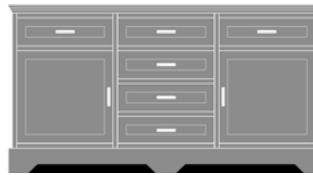

dorchester

Buffet Station – 72”W

dorchester

Buffet Station – 72”W

The Dorchester Buffet combines traditional detailing with modern architectural lines, while providing plenty of storage. Three sizes to suit your needs with black panels behind the plinth base, which act as dust traps, for ease of cleaning. There is more than enough storage in the buffet’s six drawers and two side cabinets, which contain adjustable shelves.

Adjustable Shelf

Unit includes adjustable enclosed shelves.

Optional Widths

Choose from 3 optional widths – 48”, 60” or 72”.

Statement of Line

DOBF62S48
48W 18D 32H

DOBF62S60
60W 18D 32H

DOBF62S72
72W 18D 32H